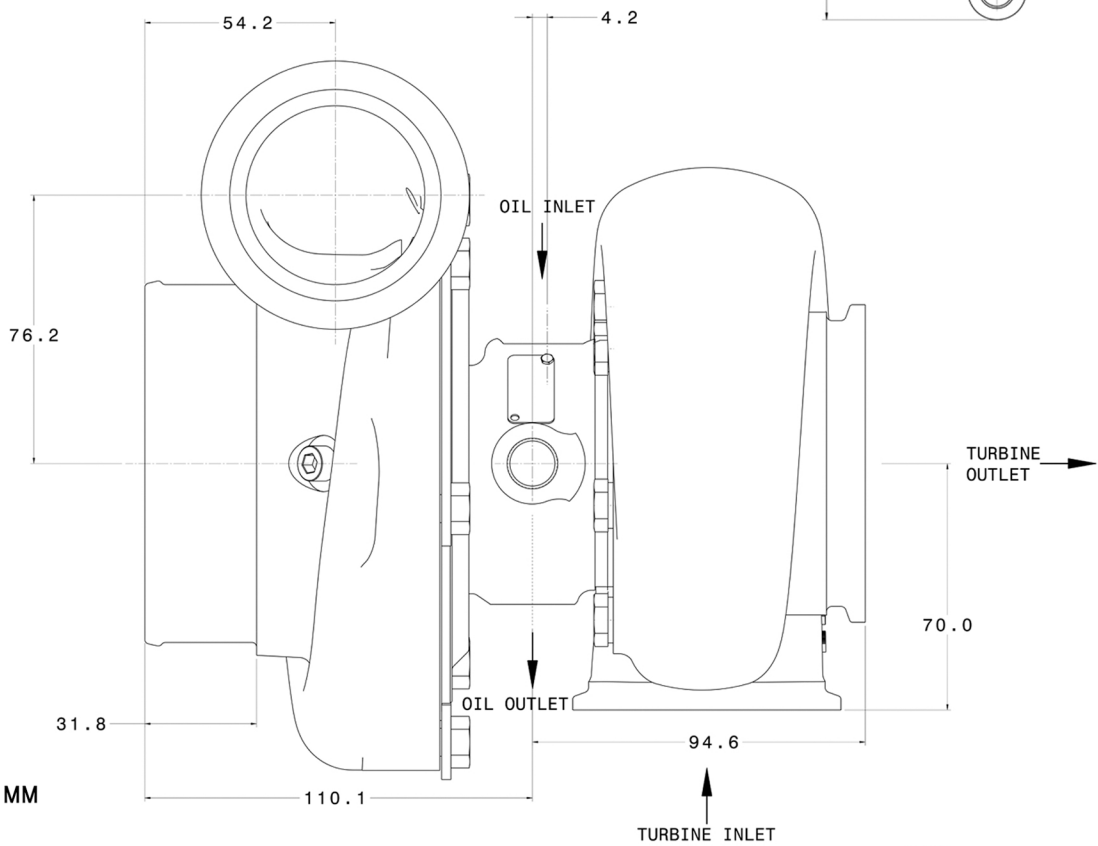

**Compressor Inlet**  
HOSE CONNECTIONS  
∅ 103.6 X 31.75

**Compressor Outlet**  
HOSE CONNECTIONS  
∅ 63.5 X 30

**Compressor Outlet**  
V-BAND CONNECTIONS

**Turbine Inlet**  
V-BAND CONNECTIONS

**Turbine Outlet**  
V-BAND CONNECTIONS

**Water**  
M14 X 1.50

**Oil Inlet**

**Oil Outlet**

ALL MEASUREMENTS IN MM