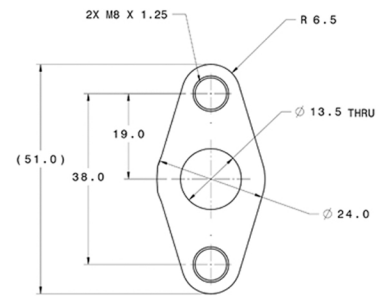

**Compressor Inlet**  
HOSE CONNECTIONS  
∅ 103.6 X 31.75

**Compressor Outlet**  
HOSE CONNECTIONS  
∅ 63.5 X 30

**Compressor Outlet**  
V-BAND CONNECTIONS

**Turbine Inlet**  
V-BAND CONNECTIONS

**Turbine Outlet**  
V-BAND CONNECTIONS

**Water**  
M14 X 1.50

**Oil Inlet**

**Oil Outlet**

ALL MEASUREMENTS IN MM