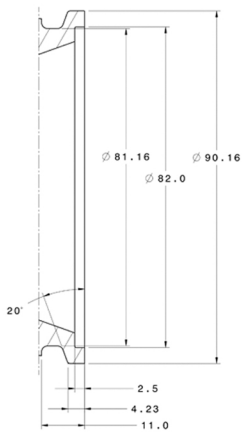

**Compressor Inlet**  
HOSE CONNECTIONS  
∅ 103.6 X 31.75

**Compressor Outlet**  
HOSE CONNECTIONS  
∅ 63.5 X 30

**Compressor Outlet**  
V-BAND CONNECTIONS

**Turbine Inlet**  
V-BAND CONNECTIONS

**Turbine Outlet**  
V-BAND CONNECTIONS

**Water**  
M14 X 1.50

**Oil Inlet**

**Oil Outlet**

ALL MEASUREMENTS IN MM