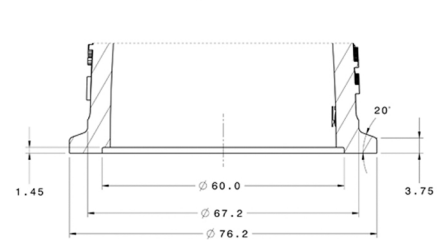

**Compressor Inlet**  
HOSE CONNECTIONS  
∅ 103.6 X 31.75

**Compressor Outlet**  
HOSE CONNECTIONS  
∅ 63.5 X 30

**Compressor Outlet**  
V-BAND CONNECTIONS

**Turbine Inlet**  
V-BAND CONNECTIONS

**Turbine Outlet**  
V-BAND CONNECTIONS

**Water**  
M14 X 1.50

**Oil Inlet**

**Oil Outlet**

ALL MEASUREMENTS IN MM