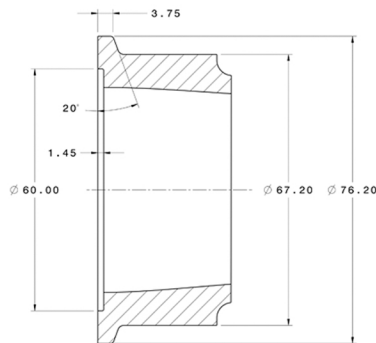

**Compressor Inlet**  
HOSE CONNECTIONS  
∅ 103.6 X 31.75

**Compressor Outlet**  
HOSE CONNECTIONS  
∅ 63.5 X 30

**Compressor Outlet**  
V-BAND CONNECTIONS

**Turbine Inlet**  
V-BAND CONNECTIONS

**Turbine Outlet**  
V-BAND CONNECTIONS

**Water**  
M14 X 1.50

**Oil Inlet**

**Oil Outlet**

ALL MEASUREMENTS IN MM