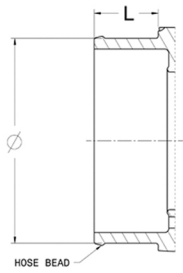

**Compressor Inlet**  
HOSE CONNECTIONS  
∅ 103.6 X 31.75

**Compressor Outlet**  
HOSE CONNECTIONS  
∅ 63.5 X 30

**Compressor Outlet**  
V-BAND CONNECTIONS

**Turbine Inlet**  
V-BAND CONNECTIONS

**Turbine Outlet**  
V-BAND CONNECTIONS

**Water**  
M14 X 1.50

**Oil Inlet**

**Oil Outlet**

ALL MEASUREMENTS IN MM